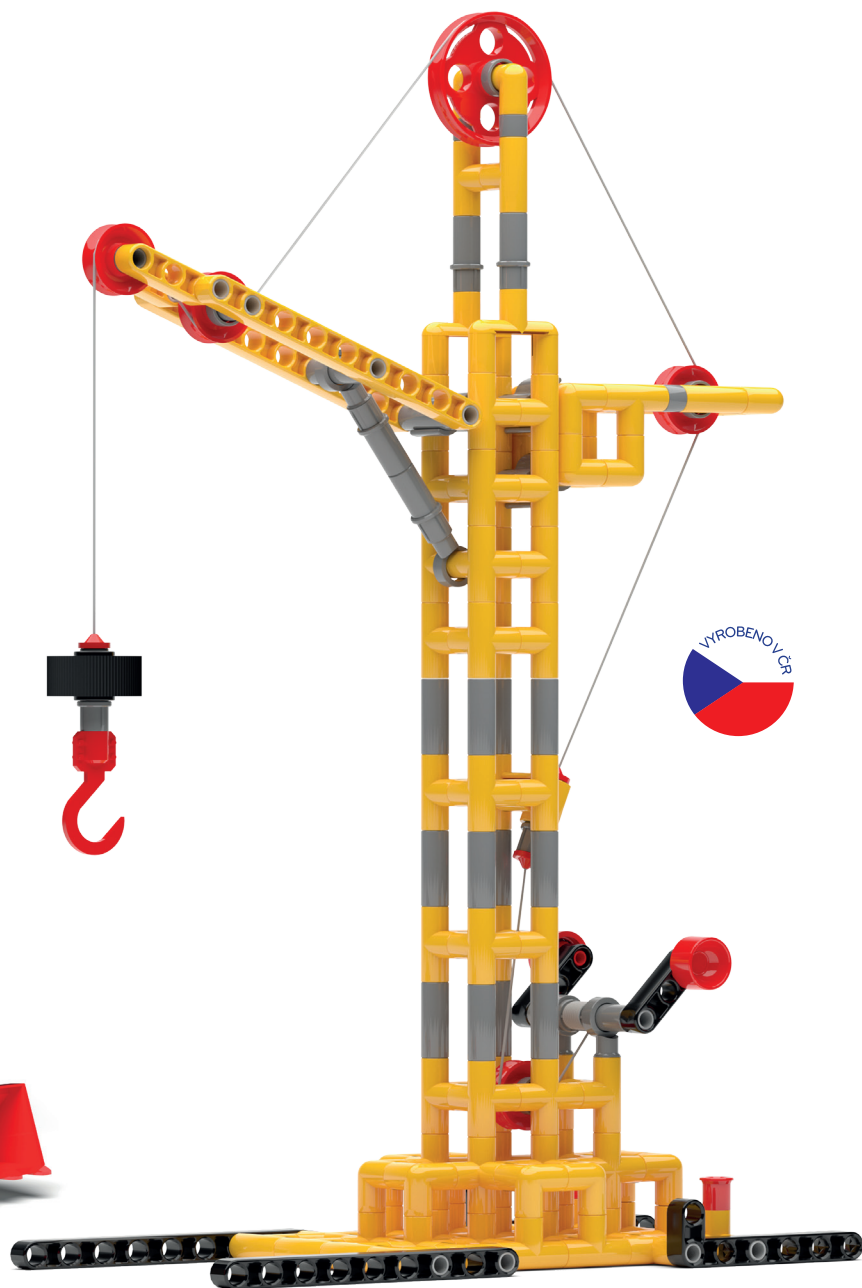

www.efko.cz